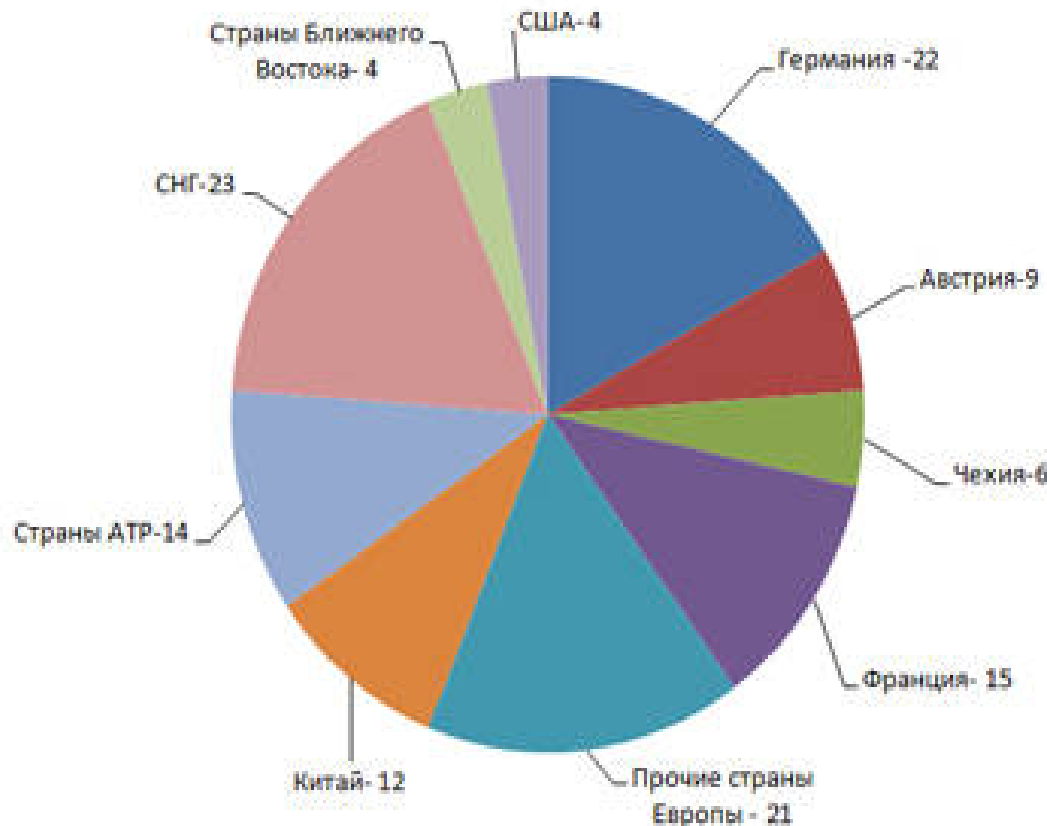

TPU Partner Universities

Количество университетов-партнеров

Number of German University partners at TPU is the largest